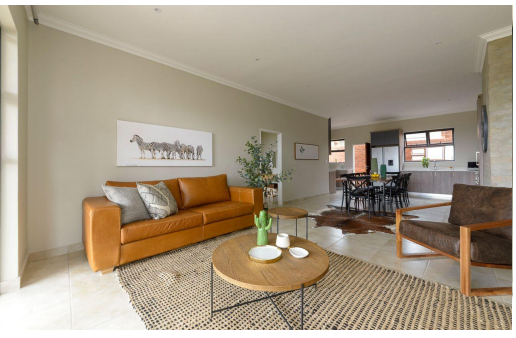

 3

 2

 2

R20,000 pm

Simplex To Let in Six Fountains Residential Estate

FLOOR SIZE	184m ²	GARAGES	2
BEDROOMS	3	PARKINGS	-
BATHROOMS	2	FLATLETS	-
KITCHENS	1	DOMESTIC ACCOM.	-
LOUNGES	1	PETS ALLOWED	Yes
DINING ROOMS	1		
STUDIES	-		