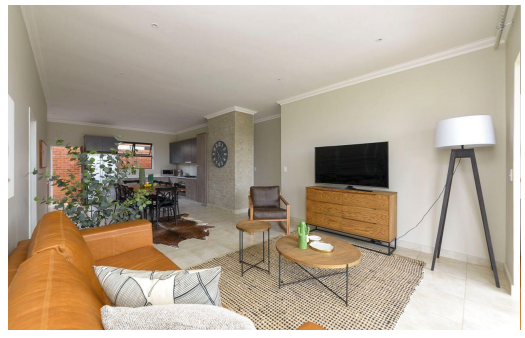

 3

 2

 2

R20,000 pm

Simplex To Let in Six Fountains Residential Estate

FLOOR SIZE	184m ²	GARAGES	2
BEDROOMS	3	PARKINGS	-
BATHROOMS	2	FLATLETS	-
KITCHENS	1	DOMESTIC ACCOM.	-
LOUNGES	1	PETS ALLOWED	Yes
DINING ROOMS	1		
STUDIES	-		