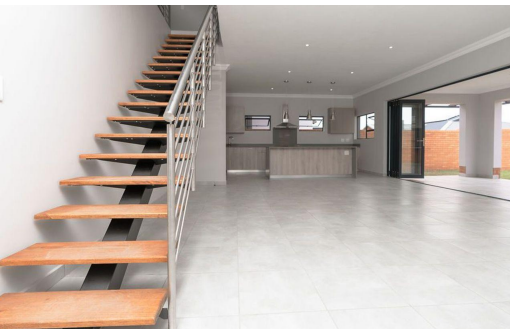

4

3.5

2

R3,985,000

House For Sale in Six Fountains Residential Estate

FLOOR SIZE	232m ²	GARAGES	2
LAND SIZE	302m ²	PARKINGS	-
BEDROOMS	4	FLATLETS	-
BATHROOMS	3.5	DOMESTIC ACCOM.	-
KITCHENS	1	PETS ALLOWED	Yes
LOUNGES	2		
DINING ROOMS	1		
STUDIES	-		