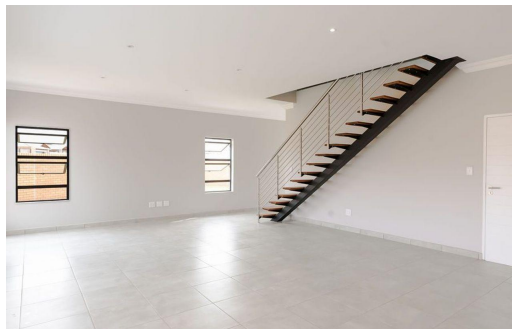

4

3.5

2

R3,985,000

House For Sale in Six Fountains Residential Estate

FLOOR SIZE	232m ²	GARAGES	2
LAND SIZE	302m ²	PARKINGS	-
BEDROOMS	4	FLATLETS	-
BATHROOMS	3.5	DOMESTIC ACCOM.	-
KITCHENS	1	PETS ALLOWED	Yes
LOUNGES	2		
DINING ROOMS	1		
STUDIES	-		