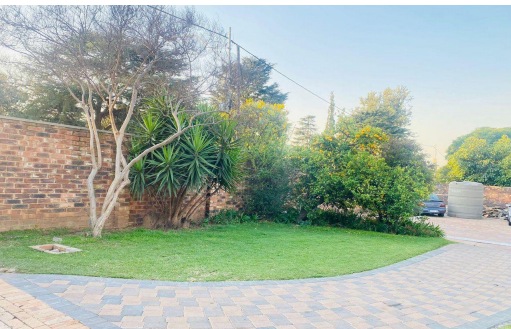

1

1

-

R2,850 pm

Room To Let in Lyndhurst

FLOOR SIZE -
LAND SIZE -
BEDROOMS 1
BATHROOMS 1
KITCHENS 1
LOUNGES 1
DINING ROOMS -
STUDIES -

GARAGES -
PARKINGS -
FLATLETS -
DOMESTIC ACCOM. -

Terri Lunt
0824465257
info@joziwood.co.za