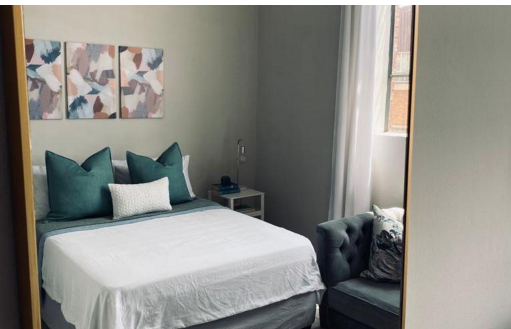

-  1
-  1
-  -

R3,850 pm
Apartment To Let in Jeppestown

FLOOR SIZE	-	GARAGES	-
LAND SIZE	-	PARKINGS	-
BEDROOMS	1	FLATLETS	-
BATHROOMS	1	DOMESTIC ACCOM.	-
KITCHENS	-		
LOUNGES	-		
DINING ROOMS	-		
STUDIES	-		