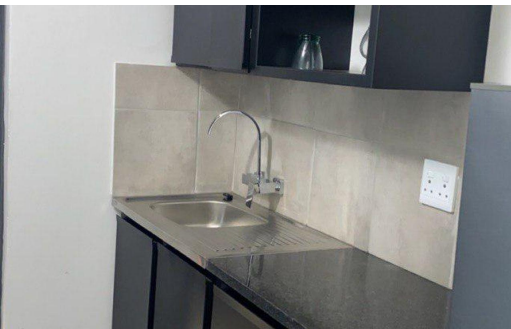

-  1
-  1
-  -

R4,600 pm
Apartment To Let in Jeppestown

| | | | |
|---------------------|---|------------------------|---|
| FLOOR SIZE | - | GARAGES | - |
| LAND SIZE | - | PARKINGS | 1 |
| BEDROOMS | 1 | FLATLETS | - |
| BATHROOMS | 1 | DOMESTIC ACCOM. | - |
| KITCHENS | 1 | | |
| LOUNGES | 1 | | |
| DINING ROOMS | - | | |
| STUDIES | - | | |