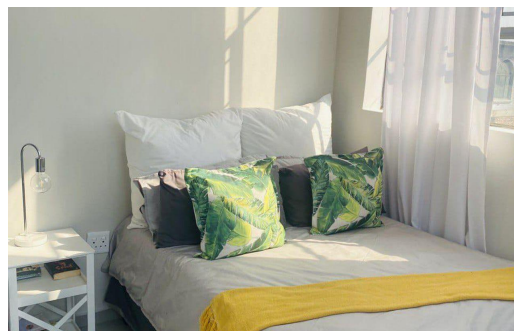

0.5  
 1  
 -

**R3,400 pm**  
Apartment To Let in Jeppestown

<b>FLOOR SIZE</b>	-	<b>GARAGES</b>	-
<b>LAND SIZE</b>	-	<b>PARKINGS</b>	-
<b>BEDROOMS</b>	0.5	<b>FLATLETS</b>	-
<b>BATHROOMS</b>	1	<b>DOMESTIC ACCOM.</b>	-
<b>KITCHENS</b>	1		
<b>LOUNGES</b>	-		
<b>DINING ROOMS</b>	-		
<b>STUDIES</b>	-		