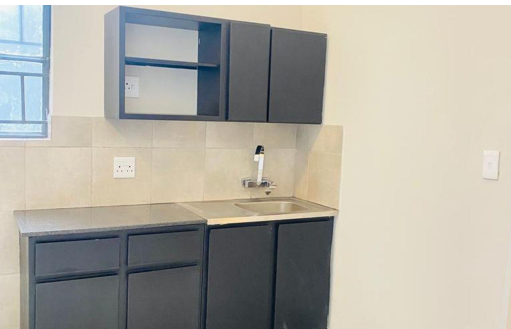

 2
 1
 -

R5,200 pm
Apartment To Let in Jeppestown

FLOOR SIZE	-	GARAGES	-
LAND SIZE	-	PARKINGS	-
BEDROOMS	2	FLATLETS	-
BATHROOMS	1	DOMESTIC ACCOM.	-
KITCHENS	0.5		
LOUNGES	0.5		
DINING ROOMS	-		
STUDIES	-		