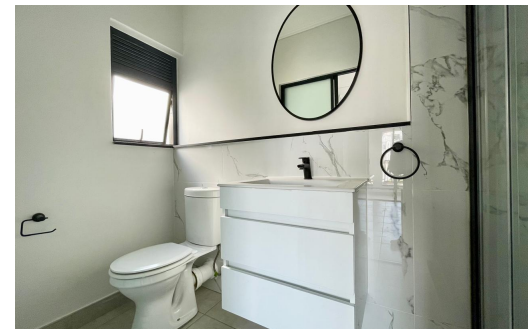

1

1

-

R9,500 pm

Apartment To Let in Waterfall

| | |
|---------------------|----------------------|
| FLOOR SIZE | 51m ² |
| LAND SIZE | 16,165m ² |
| BEDROOMS | 1 |
| BATHROOMS | 1 |
| KITCHENS | 1 |
| LOUNGES | 1 |
| DINING ROOMS | 1 |