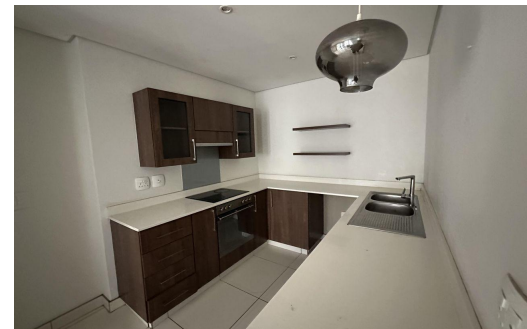

R13,000 pm

Apartment To Let in Rivonia

FLOOR SIZE	75m²
LAND SIZE	8,453m²
BEDROOMS	2
BATHROOMS	2
KITCHENS	1
LOUNGES	1
DINING ROOMS	1

PARKINGS	2
POOL	Yes
PETS ALLOWED	Yes

RISE
REAL
ESTATE

Pholile Nyaka
0722688900
pholile@riserealestate.co.za