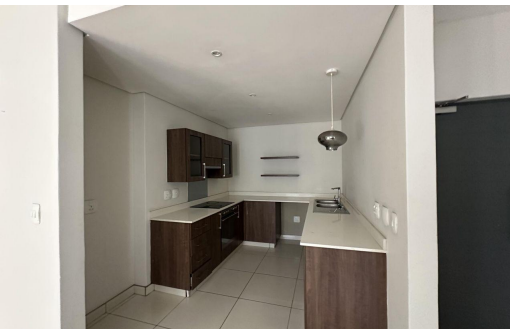

R13,000 pm

Apartment To Let in Rivonia

FLOOR SIZE	75m²
LAND SIZE	8,453m²
BEDROOMS	2
BATHROOMS	2
KITCHENS	1
LOUNGES	1
DINING ROOMS	1

PARKINGS	2
POOL	Yes
PETS ALLOWED	Yes

RISE
REAL
ESTATE

Pholile Nyaka
0722688900
pholile@riserealestate.co.za