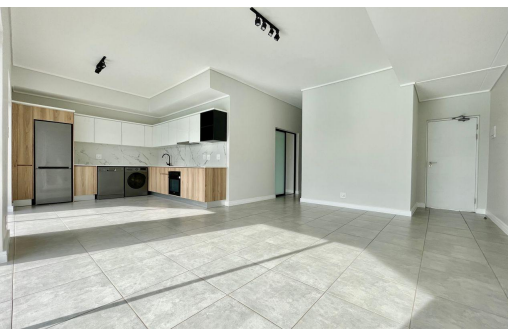

 3

 2

 -

R24,500 pm

Apartment To Let in Waterfall

FLOOR SIZE	120m ²	GARAGES	-
LAND SIZE	16,165m ²	PARKINGS	2
BEDROOMS	3	FLATLETS	-
BATHROOMS	2	DOMESTIC ACCOM.	-
KITCHENS	1	POOL	Yes
LOUNGES	1	PETS ALLOWED	Yes
DINING ROOMS	1		
STUDIES	-		