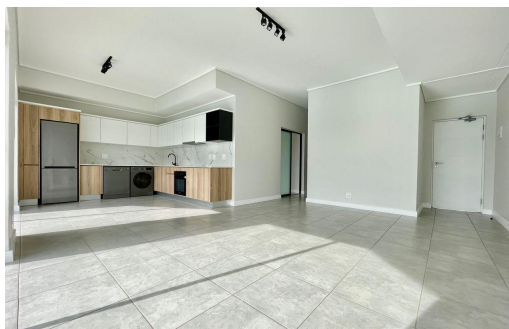

 3

 2

 -

R24,500 pm

Apartment To Let in Waterfall

FLOOR SIZE	120m ²	GARAGES	-
LAND SIZE	16,165m ²	PARKINGS	2
BEDROOMS	3	FLATLETS	-
BATHROOMS	2	DOMESTIC ACCOM.	-
KITCHENS	1	POOL	Yes
LOUNGES	1	PETS ALLOWED	Yes
DINING ROOMS	1		
STUDIES	-		