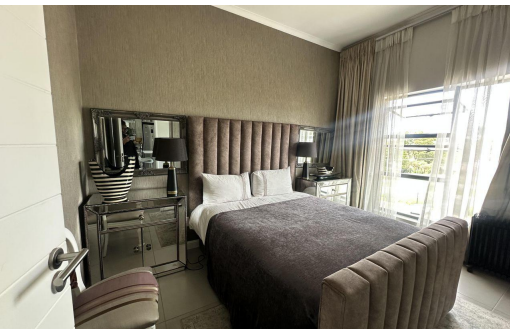

 2

 2

 -

R23,000 pm

Apartment To Let in Morningside

FLOOR SIZE	89m ²	GARAGES	-
LAND SIZE	8,945m ²	PARKINGS	2
BEDROOMS	2	FLATLETS	-
BATHROOMS	2	DOMESTIC ACCOM.	-
KITCHENS	1	POOL	Yes
LOUNGES	1		
DINING ROOMS	1		
STUDIES	-		
FURNISHED	Yes		