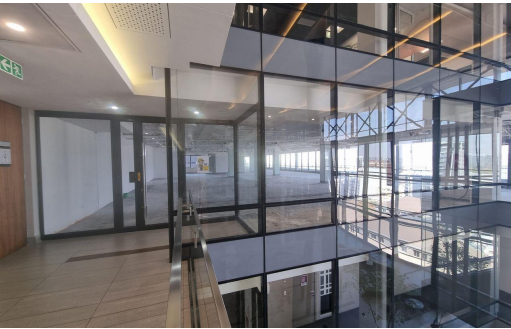

Car icon -
Car icon 31

R238 per m²

782m² Office To Let in Rosebank

LAND SIZE -
FLOOR SIZE 782m²
ZONING Commercial
SECURITY Yes
AIR CONDITIONING Yes

BASEMENT PARKINGS 31
POWER (3 PHASE) Yes

Neil Stephen
083 285 6871
neil@cires.co.za