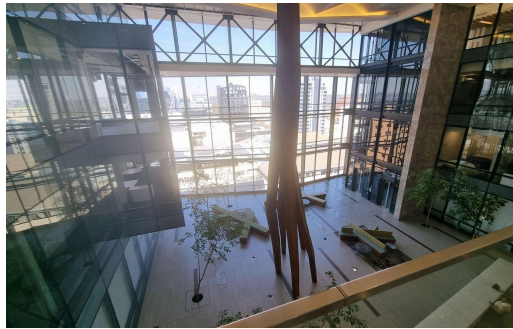

Car icon -
Car icon 31

R238 per m²

782m² Office To Let in Rosebank

LAND SIZE -
FLOOR SIZE 782m²
ZONING Commercial
SECURITY Yes
AIR CONDITIONING Yes

BASEMENT PARKINGS 31
POWER (3 PHASE) Yes

Neil Stephen
083 285 6871
neil@cires.co.za