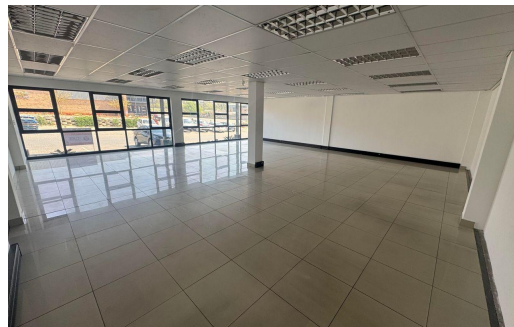

5

-

R80 per m²

875m² Warehouse To Let in North Riding

FLOOR SIZE	875m ²	OPEN PARKINGS	5
BUILDING HEIGHT	12m	POWER (3 PHASE)	Yes
TITLE	Freehold	POWER (AMPS)	100A
ZONING	Industrial		
SECURITY	Yes		
AIR CONDITIONING	Yes		