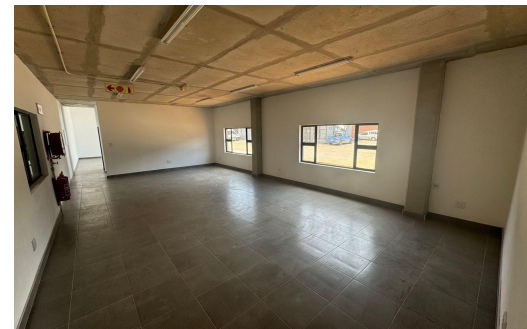

 6

 -

R90 per m²

902m² Warehouse To Let in Laser Park

LAND SIZE 902m²
FLOOR SIZE 902m²
BUILDING HEIGHT 12m
TITLE Freehold
ZONING Industrial
SECURITY Yes
AIR CONDITIONING Yes

OPEN PARKINGS 6
POWER (3 PHASE) Yes
POWER (AMPS) 150A