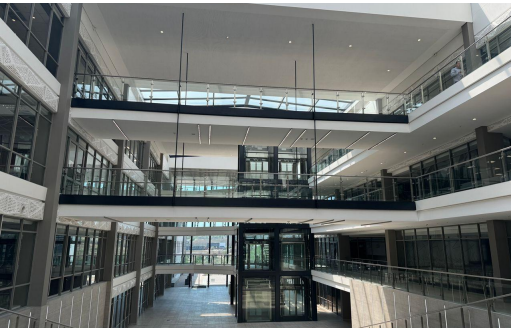

R227 per m²

1,728m² Office To Let in Waterfall View

FLOOR SIZE 1,728m²
TITLE Freehold
ZONING Commercial
SECURITY Yes
AIR CONDITIONING Yes

OPEN PARKINGS 15
BASEMENT PARKINGS 50

Grant Race
082 513 3887
grant@cires.co.za