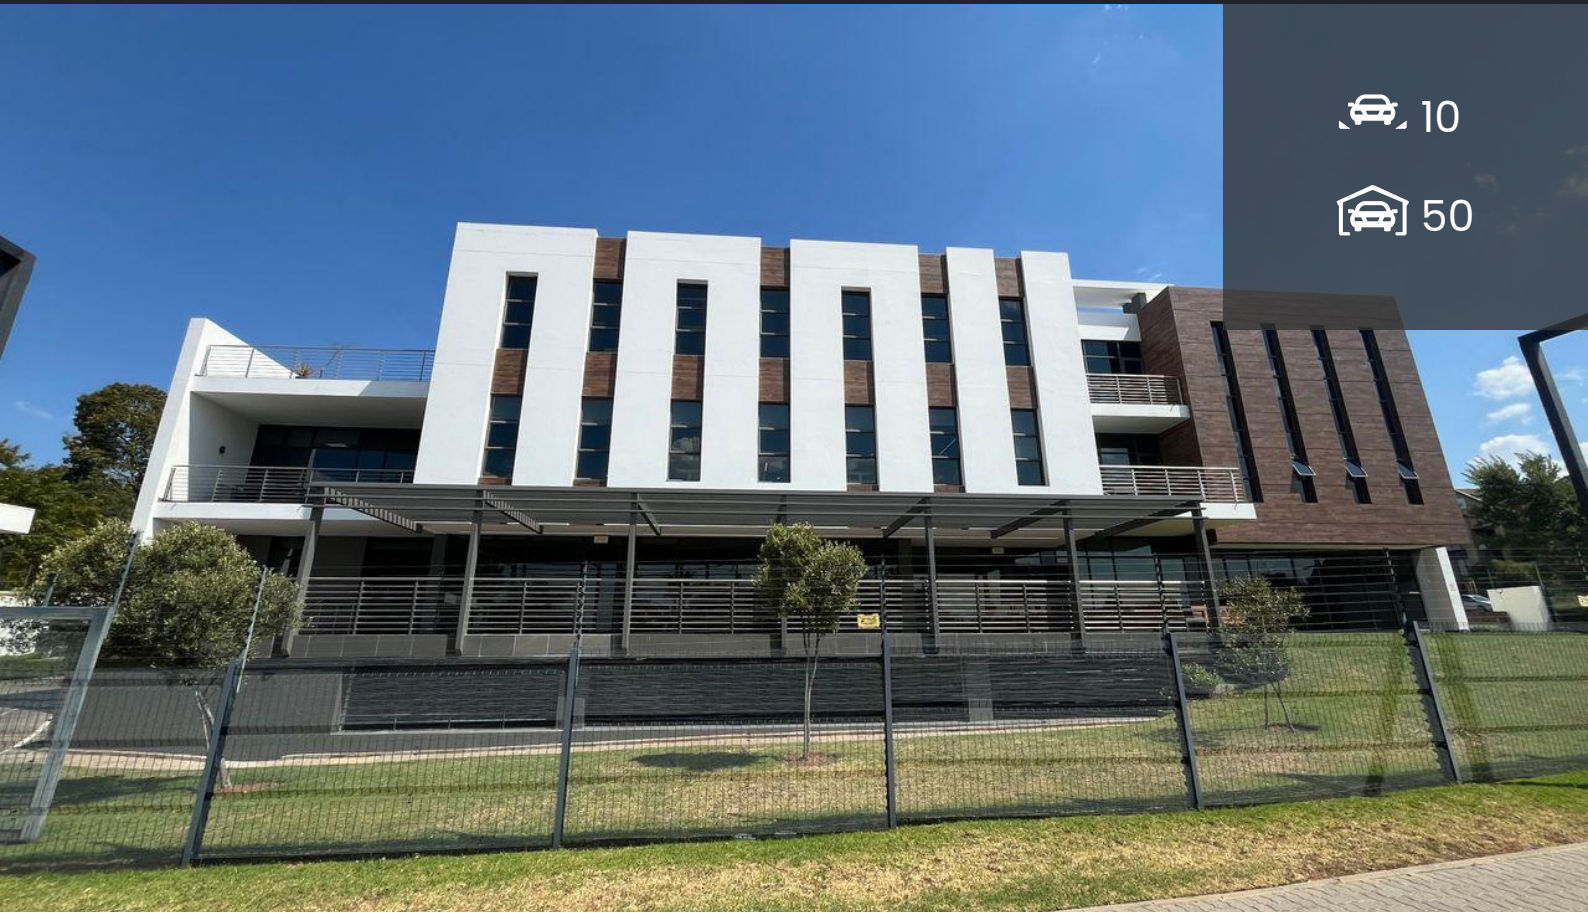

# R150 per m<sup>2</sup> 2,600m<sup>2</sup> Office To Let in Bryanston

<b>LAND SIZE</b>	2,600m <sup>2</sup>	<b>OPEN PARKINGS</b>	10
<b>FLOOR SIZE</b>	2,600m <sup>2</sup>	<b>BASEMENT PARKINGS</b>	50
<b>TITLE</b>	Freehold		
<b>ZONING</b>	Commercial		
<b>SECURITY</b>	Yes		
<b>AIR CONDITIONING</b>	Yes		