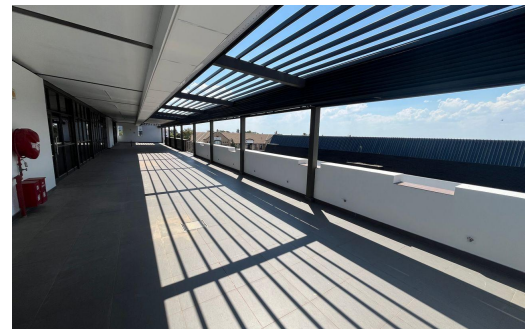

# R150 per m<sup>2</sup> 2,600m<sup>2</sup> Office To Let in Bryanston

<b>LAND SIZE</b>	2,600m <sup>2</sup>	<b>OPEN PARKINGS</b>	10
<b>FLOOR SIZE</b>	2,600m <sup>2</sup>	<b>BASEMENT PARKINGS</b>	50
<b>TITLE</b>	Freehold		
<b>ZONING</b>	Commercial		
<b>SECURITY</b>	Yes		
<b>AIR CONDITIONING</b>	Yes		