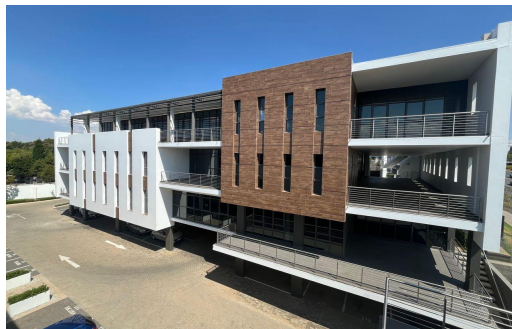

# R150 per m<sup>2</sup> 2,600m<sup>2</sup> Office To Let in Bryanston

<b>LAND SIZE</b>	2,600m <sup>2</sup>	<b>OPEN PARKINGS</b>	10
<b>FLOOR SIZE</b>	2,600m <sup>2</sup>	<b>BASEMENT PARKINGS</b>	50
<b>TITLE</b>	Freehold		
<b>ZONING</b>	Commercial		
<b>SECURITY</b>	Yes		
<b>AIR CONDITIONING</b>	Yes		