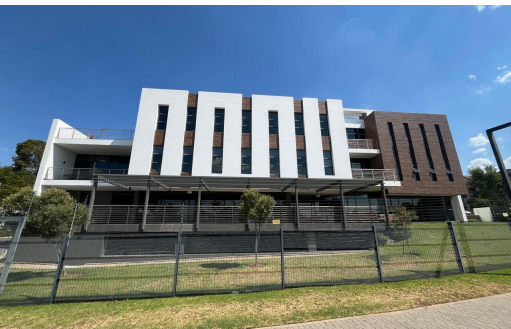

# R150 per m<sup>2</sup> 2,600m<sup>2</sup> Office To Let in Bryanston

<b>LAND SIZE</b>	2,600m <sup>2</sup>	<b>OPEN PARKINGS</b>	10
<b>FLOOR SIZE</b>	2,600m <sup>2</sup>	<b>BASEMENT PARKINGS</b>	50
<b>TITLE</b>	Freehold		
<b>ZONING</b>	Commercial		
<b>SECURITY</b>	Yes		
<b>AIR CONDITIONING</b>	Yes		