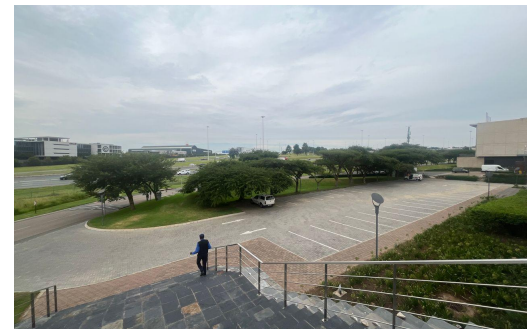

30

80

R140 per m² 4,300m² Office To Let in Waterfall

LAND SIZE	8,000m ²	OPEN PARKINGS	30
FLOOR SIZE	4,300m ²	COVERED PARKINGS	30
TITLE	Sectional Title	BASEMENT PARKINGS	50
ZONING	Commercial		
SECURITY	Yes		
AIR CONDITIONING	Yes		