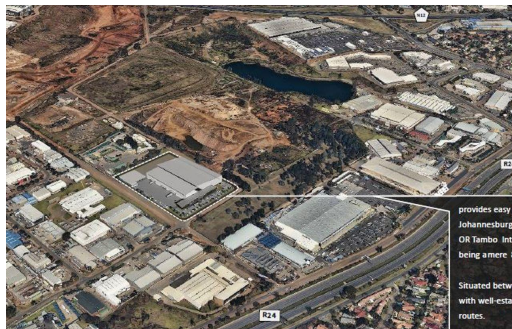

BRICKFIELD

POA

42,208m² Vacant Land To Let in Meadowdale

LAND SIZE	42,208m ²	POWER (3 PHASE)	Yes
FLOOR SIZE	20,000m ²		
ZONING	Industrial		
SECURITY	Yes		
AIR CONDITIONING	Yes		

Pierre Bezuidenhout
083 314 9244
pierre@cires.co.za