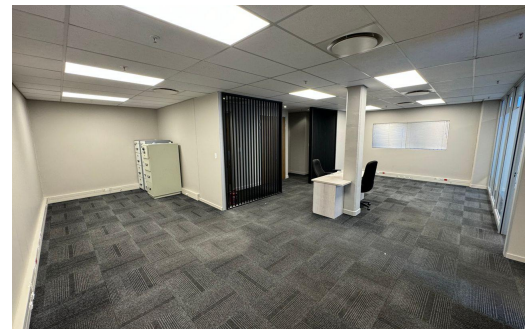

R97 per m²

2,591m² Warehouse To Let in Louwlandia

LAND SIZE 2,591m²
FLOOR SIZE 2,591m²
BUILDING HEIGHT 10m
TITLE Freehold
ZONING Industrial
SECURITY Yes
AIR CONDITIONING Yes

OPEN PARKINGS 15
POWER (3 PHASE) Yes
POWER (AMPS) 250A

Grant Race
082 513 3887
grant@cires.co.za