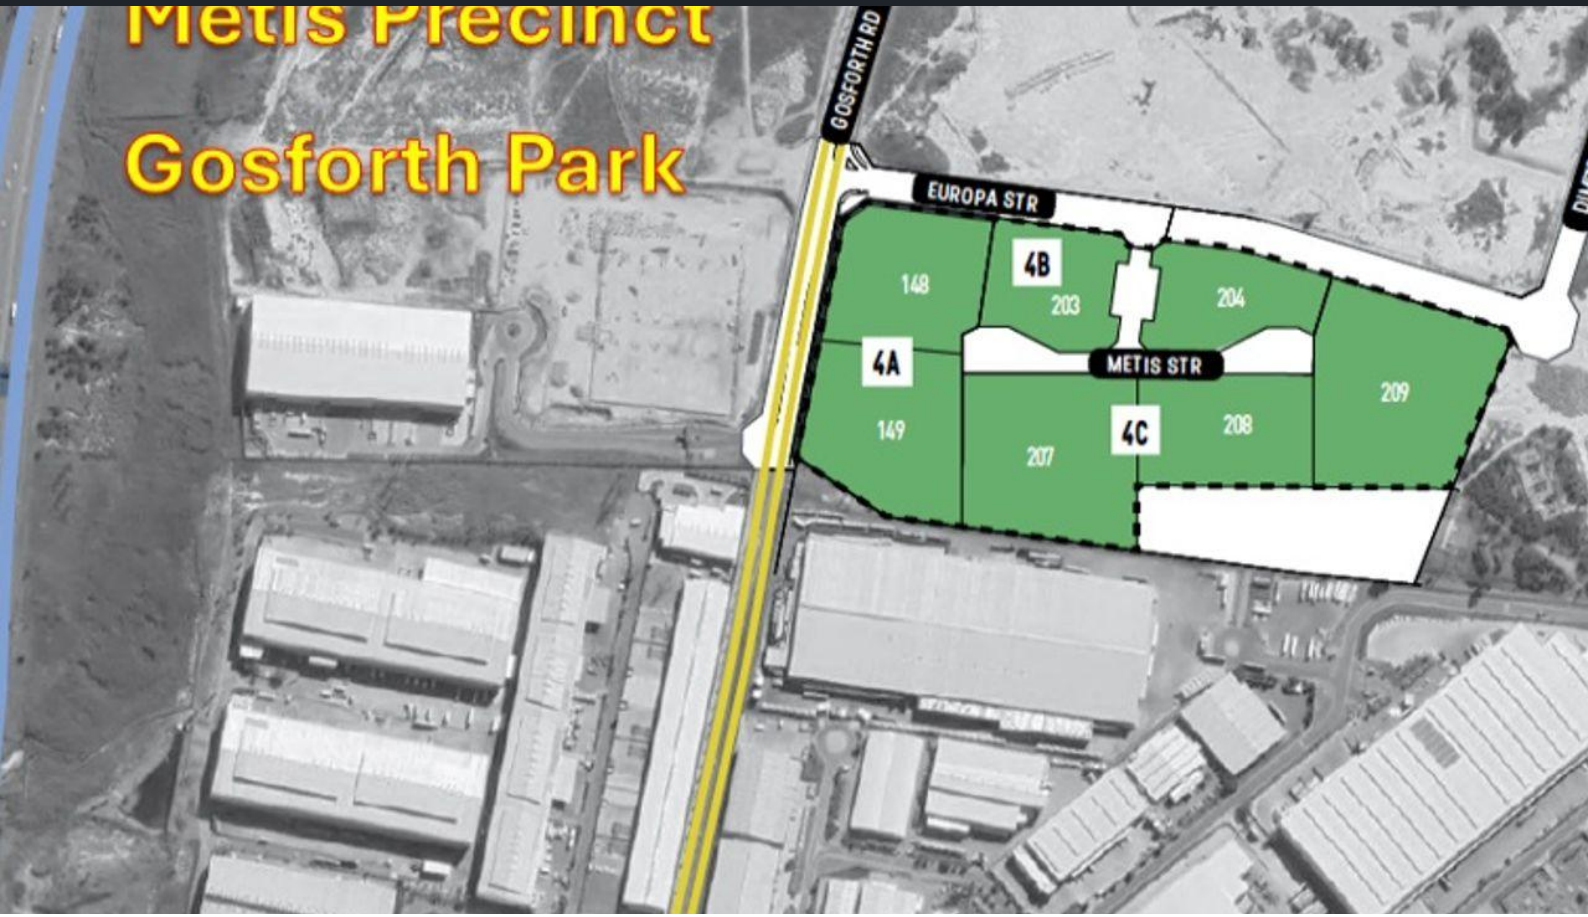

Metis Precinct Gosforth Park

R26,052,500

20,842m² Vacant Land For Sale in Gosforth Park

LAND SIZE 20,842m²
FLOOR SIZE 20,842m²
ZONING Industrial

Neil Stephen
083 285 6871
neil@cires.co.za