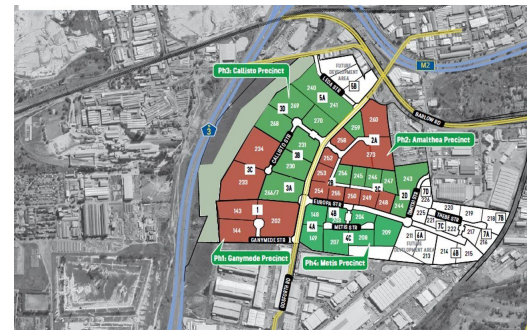

Metis Precinct Gosforth Park

R26,052,500

20,842m² Vacant Land For Sale in Gosforth Park

LAND SIZE 20,842m²
FLOOR SIZE 20,842m²
ZONING Industrial

Neil Stephen
083 285 6871
neil@cires.co.za