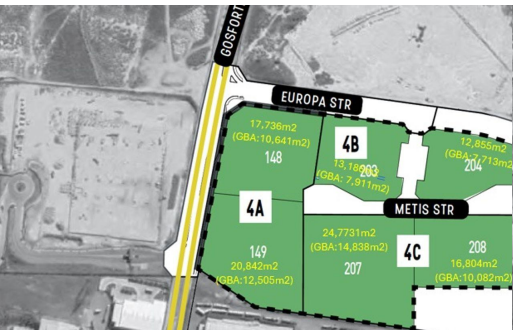

Metis Precinct Gosforth Park

R26,052,500

20,842m² Vacant Land For Sale in Gosforth Park

LAND SIZE 20,842m²
FLOOR SIZE 20,842m²
ZONING Industrial

Neil Stephen
083 285 6871
neil@cires.co.za