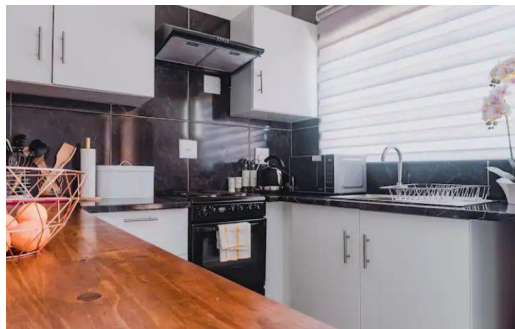

-  2
-  2
-  -

R18,000 pm

Garden Cottage To Let in Ferndale

BEDROOMS 2
BATHROOMS 2
KITCHENS 1
LOUNGES 1

PARKINGS 3
POOL Yes

WATERFALL
PROPERTIES

Susan Machiri

Agent