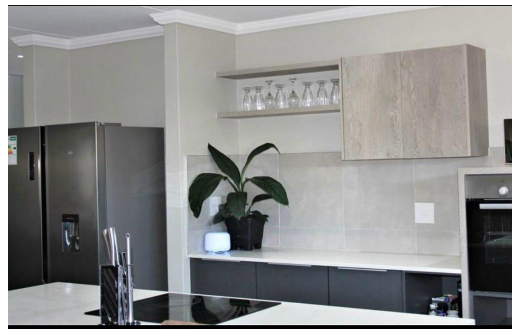

 4 2.5 2

R2,200,000

Townhouse For Sale in Lion Pride

**LAND SIZE** 389m²**BEDROOMS** 4**BATHROOMS** 2.5**KITCHENS** 1**LOUNGES** 1**DINING ROOMS** 1**GARAGES** 2**PARKINGS** 1**POOL** Yes**RATES** R1,390 pm (Estimated)**LEVY** R998 pm**WATERFALL**
PROPERTIESSusan Machiri
067 213 2411
susan@waterfall-
properties.co.za