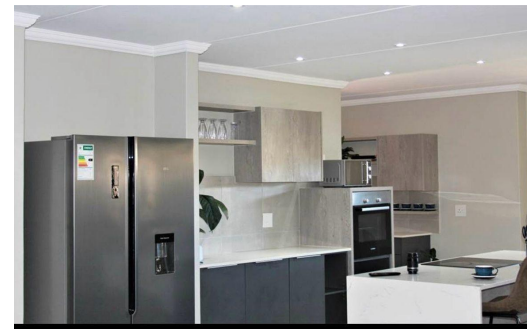

 4 2.5 2

R2,200,000

Townhouse For Sale in Lion Pride

**LAND SIZE** 389m²**BEDROOMS** 4**BATHROOMS** 2.5**KITCHENS** 1**LOUNGES** 1**DINING ROOMS** 1**GARAGES** 2**PARKINGS** 1**POOL** Yes**RATES** R1,390 pm (Estimated)**LEVY** R998 pm**WATERFALL**
PROPERTIESSusan Machiri
067 213 2411
susan@waterfall-
properties.co.za