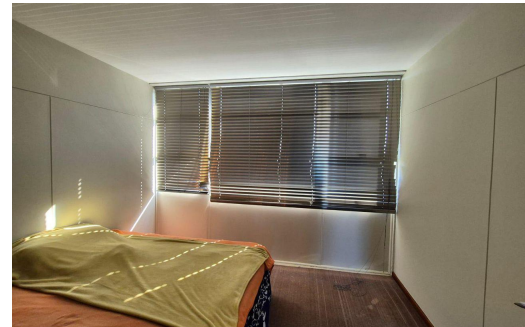

 1

 1

 -

R7,000 pm

Apartment To Let in Sanlamhof

FLOOR SIZE	66m ²	GARAGES	-
LAND SIZE	-	PARKINGS	1
BEDROOMS	1	FLATLETS	-
BATHROOMS	1	DOMESTIC ACCOM.	-
KITCHENS	1		
LOUNGES	1		
DINING ROOMS	-		
STUDIES	-		

Hannes Buys
082 831 5050
hannes@durrestates.com