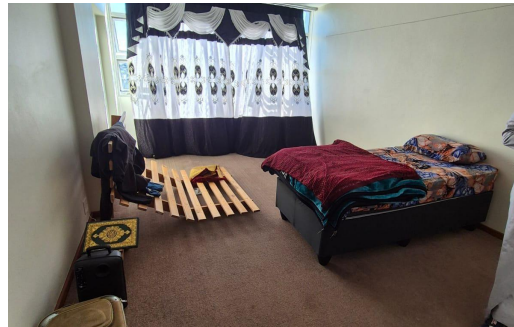

 1

 1

 -

R7,000 pm

Apartment To Let in Sanlamhof

FLOOR SIZE	66m ²	GARAGES	-
LAND SIZE	-	PARKINGS	1
BEDROOMS	1	FLATLETS	-
BATHROOMS	1	DOMESTIC ACCOM.	-
KITCHENS	1		
LOUNGES	1		
DINING ROOMS	-		
STUDIES	-		

Hannes Buys
082 831 5050
hannes@durrestates.com