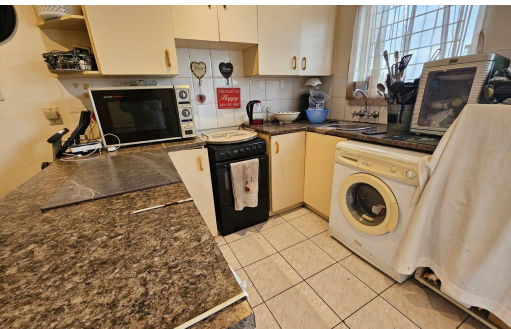

2
1
1

R1,050,000

Apartment For Sale in Vredeloof East

| | |
|---------------------|------------------|
| FLOOR SIZE | 50m ² |
| LAND SIZE | - |
| BEDROOMS | 2 |
| BATHROOMS | 1 |
| KITCHENS | - |
| LOUNGES | 1 |
| DINING ROOMS | - |
| STUDIES | - |