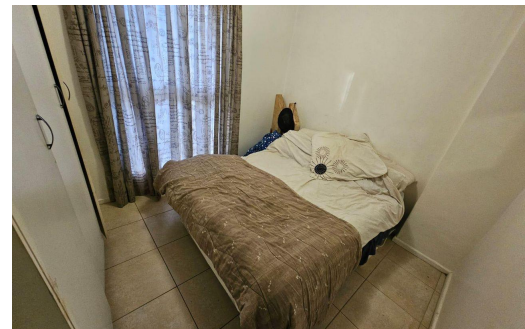

2
1
1

R1,050,000

Apartment For Sale in Vredeloof East

| | |
|---------------------|------------------|
| FLOOR SIZE | 50m ² |
| LAND SIZE | - |
| BEDROOMS | 2 |
| BATHROOMS | 1 |
| KITCHENS | - |
| LOUNGES | 1 |
| DINING ROOMS | - |
| STUDIES | - |