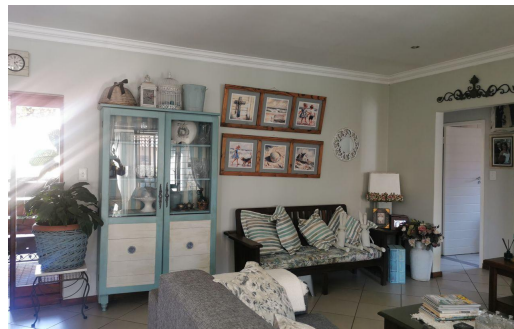

 3

 2

 2

R2,350,000

Freehold For Sale in Sevilla Estate

FLOOR SIZE	-	GARAGES	2
LAND SIZE	450m ²	PARKINGS	4
BEDROOMS	3	FLATLETS	-
BATHROOMS	2	DOMESTIC ACCOM.	-
KITCHENS	1	PETS ALLOWED	Yes
LOUNGES	1		
DINING ROOMS	1		
STUDIES	-		