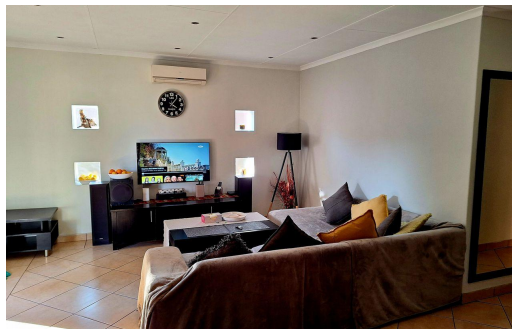

R1,880,000

Duet For Sale in Rietfontein

FLOOR SIZE	133m²	GARAGES	1
LAND SIZE	600m²	PARKINGS	4
BEDROOMS	3	FLATLETS	-
BATHROOMS	2	DOMESTIC ACCOM.	-
KITCHENS	1	PETS ALLOWED	Yes
LOUNGES	1		
DINING ROOMS	1		
STUDIES	-		

RATES R663 pm (Estimated)

Paula Erasmus
082 335 6986
paula@ahomes.co.za