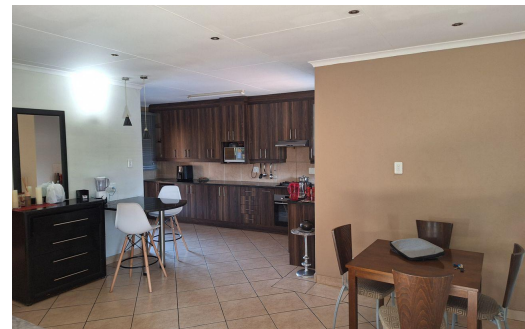

R1,880,000

Duet For Sale in Rietfontein

FLOOR SIZE	133m²	GARAGES	1
LAND SIZE	600m²	PARKINGS	4
BEDROOMS	3	FLATLETS	-
BATHROOMS	2	DOMESTIC ACCOM.	-
KITCHENS	1	PETS ALLOWED	Yes
LOUNGES	1		
DINING ROOMS	1		
STUDIES	-		

RATES R663 pm (Estimated)

Paula Erasmus
082 335 6986
paula@ahomes.co.za