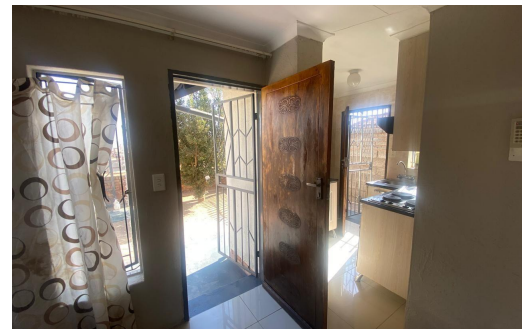

 2

 1

 1

R495,000

Freestanding For Sale in Soshanguve WW

LAND SIZE 260m²
BEDROOMS 2
BATHROOMS 1
KITCHENS 1
LOUNGES 1
DINING ROOMS 1
STUDIES -

GARAGES 1
PARKINGS 4
FLATLETS -
DOMESTIC ACCOM. -

Jafta Mokebe
 072 342 6069
jafta@ahomes.co.za