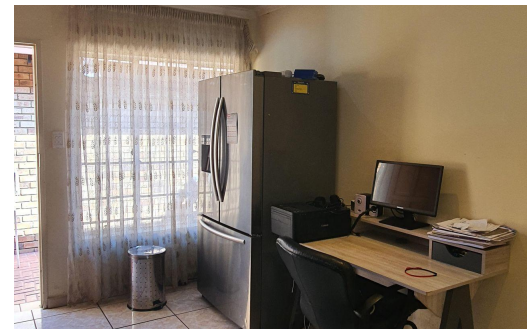

R1,020,000

Simplex For Sale in Meyerspark

FLOOR SIZE	96m²	GARAGES	1
LAND SIZE	11,698m²	PARKINGS	2
BEDROOMS	3	FLATLETS	-
BATHROOMS	1	DOMESTIC ACCOM.	-
KITCHENS	1	POOL	Yes
LOUNGES	1	PETS ALLOWED	Yes
DINING ROOMS	1		
STUDIES	-		

RATES R600 pm (Estimated)
LEVY R1,910 pm

Juan-Lee Olivier
0813775328
jlee@aahomes.co.za