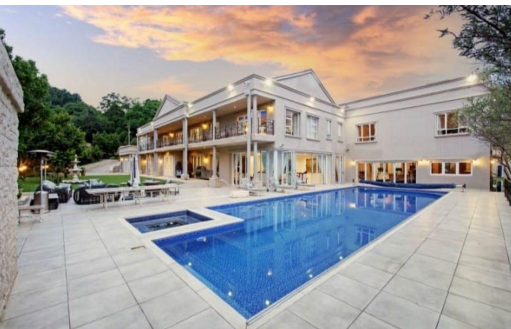

 7
 8.5
 4

R35,000,000

House For Sale in Hyde Park

LAND SIZE	4,157m ²	GARAGES	4
BEDROOMS	7	PARKINGS	4
BATHROOMS	8.5	FLATLETS	1
KITCHENS	1	DOMESTIC ACCOM.	1
LOUNGES	6	POOL	Yes
DINING ROOMS	1	PETS ALLOWED	Yes
STUDIES	1		