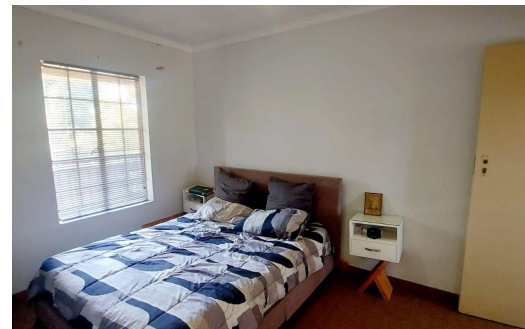

 1
 1
 -

R490,000

Apartment For Sale in Newmark Estate

FLOOR SIZE	47m ²	GARAGES	-
LAND SIZE	-	PARKINGS	1
BEDROOMS	1	FLATLETS	-
BATHROOMS	1	DOMESTIC ACCOM.	-
KITCHENS	-	PETS ALLOWED	Yes
LOUNGES	1		
DINING ROOMS	1		
STUDIES	-		