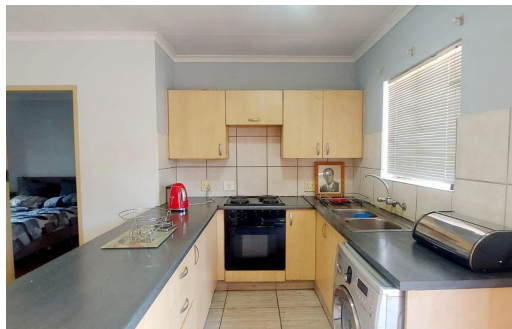

 1
 1
 -

R490,000

Apartment For Sale in Newmark Estate

FLOOR SIZE	47m ²	GARAGES	-
LAND SIZE	-	PARKINGS	1
BEDROOMS	1	FLATLETS	-
BATHROOMS	1	DOMESTIC ACCOM.	-
KITCHENS	-	PETS ALLOWED	Yes
LOUNGES	1		
DINING ROOMS	1		
STUDIES	-		