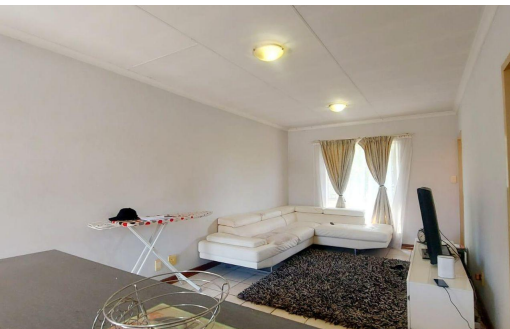

 1
 1
 -

R490,000

Apartment For Sale in Newmark Estate

FLOOR SIZE	47m ²	GARAGES	-
LAND SIZE	-	PARKINGS	1
BEDROOMS	1	FLATLETS	-
BATHROOMS	1	DOMESTIC ACCOM.	-
KITCHENS	-	PETS ALLOWED	Yes
LOUNGES	1		
DINING ROOMS	1		
STUDIES	-		