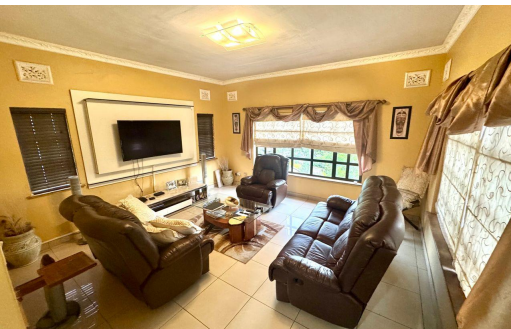

3

2

1

**R1,249,000**

**House For Sale in Mariannhill Park**

**LAND SIZE** 1,413m<sup>2</sup>  
**BEDROOMS** 3  
**BATHROOMS** 2  
**KITCHENS** 1  
**LOUNGES** 1  
**DINING ROOMS** 1

**GARAGES** 1  
**PARKINGS** 2  
**PETS ALLOWED** Yes