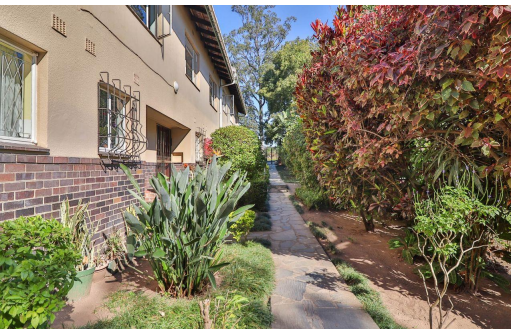

 2
 1
 -

R699,000

Duplex For Sale in Pinetown Central

FLOOR SIZE	81m ²	GARAGES	-
BEDROOMS	2	PARKINGS	1
BATHROOMS	1	FLATLETS	-
KITCHENS	1	DOMESTIC ACCOM.	-
LOUNGES	1	PETS ALLOWED	Yes
DINING ROOMS	1		
STUDIES	-		