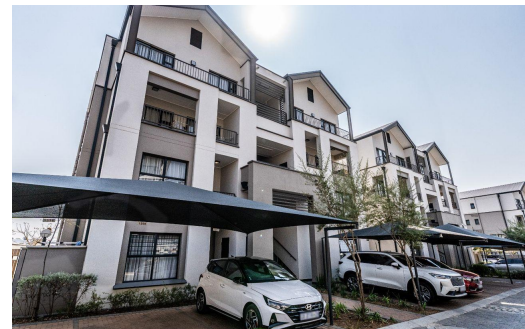

2

2

-

**R2,250,000**

**Apartment For Sale in Waterfall**

<b>FLOOR SIZE</b>	113m <sup>2</sup>	<b>GARAGES</b>	-
<b>LAND SIZE</b>	-	<b>PARKINGS</b>	-
<b>BEDROOMS</b>	2	<b>FLATLETS</b>	-
<b>BATHROOMS</b>	2	<b>DOMESTIC ACCOM.</b>	-
<b>KITCHENS</b>	1	<b>POOL</b>	Yes
<b>LOUNGES</b>	1		
<b>DINING ROOMS</b>	1		
<b>STUDIES</b>	-		