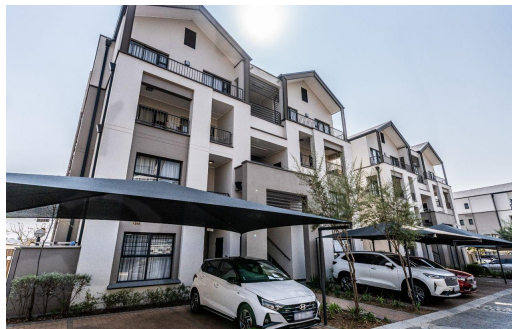

2

2

-

**R2,250,000**

**Apartment For Sale in Waterfall**

<b>FLOOR SIZE</b>	113m <sup>2</sup>	<b>GARAGES</b>	-
<b>LAND SIZE</b>	-	<b>PARKINGS</b>	-
<b>BEDROOMS</b>	2	<b>FLATLETS</b>	-
<b>BATHROOMS</b>	2	<b>DOMESTIC ACCOM.</b>	-
<b>KITCHENS</b>	1	<b>POOL</b>	Yes
<b>LOUNGES</b>	1		
<b>DINING ROOMS</b>	1		
<b>STUDIES</b>	-		