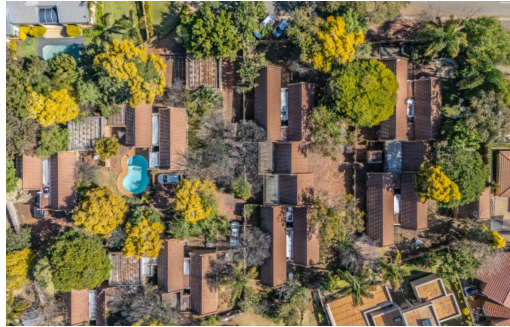

23

17

6

R14,000,000

House For Sale in Moreleta Park

FLOOR SIZE 1,164m²
LAND SIZE 4,119m²
BEDROOMS 23
BATHROOMS 17
LOUNGES 11
DINING ROOMS 5

GARAGES 6
POOL Yes

RATES R11,765 pm (Estimated)