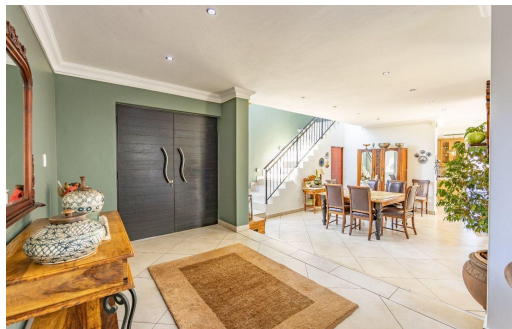

5

4

3

R7,660,000

House For Sale in Copperleaf Estate

FLOOR SIZE 630m²
LAND SIZE 1,200m²
BEDROOMS 5
BATHROOMS 4
KITCHENS 1
LOUNGES 1
DINING ROOMS 1
STUDIES 1

GARAGES 3
DOMESTIC ACCOM. 1
POOL Yes
PETS ALLOWED Yes