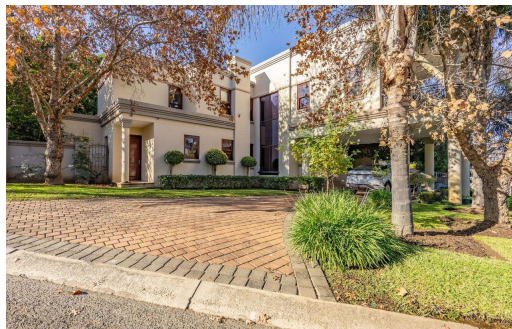

5

5

2

**R7,000,000**

**House For Sale in Kyalami Estate**

**FLOOR SIZE** 500m<sup>2</sup>  
**LAND SIZE** 938m<sup>2</sup>  
**BEDROOMS** 5  
**BATHROOMS** 5  
**KITCHENS** 1  
**LOUNGES** 3  
**DINING ROOMS** 2  
**STUDIES** 1

**GARAGES** 2  
**DOMESTIC ACCOM.** 1  
**POOL** Yes  
**PETS ALLOWED** Yes

**RATES** R3,500 pm (Estimated)  
**LEVY** R3,150 pm

Kelvin Xaba  
0685244788

[kelvin@apexhomes.co.za](mailto:kelvin@apexhomes.co.za)