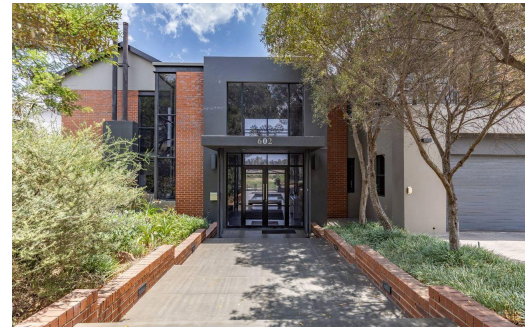

5

6

3

R10,995,000

House For Sale in Copperleaf Estate

FLOOR SIZE 862m²
LAND SIZE 1,533m²
BEDROOMS 5
BATHROOMS 6
KITCHENS 1
LOUNGES 3
DINING ROOMS 2
STUDIES 1

GARAGES 3
DOMESTIC ACCOM. 1
POOL Yes
PETS ALLOWED Yes