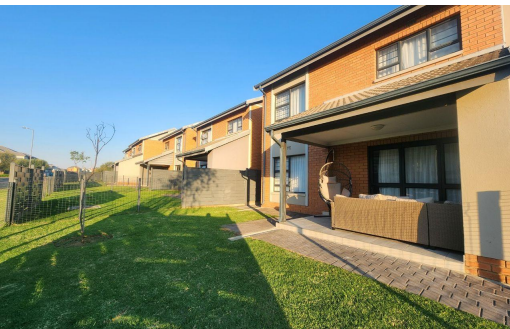

3

2

1

R1,900,000

Townhouse For Sale in Montana

LAND SIZE 138m²
BEDROOMS 3
BATHROOMS 2
KITCHENS 1
LOUNGES 1
DINING ROOMS 1

GARAGES 1

Daniel Clifford
0674095450