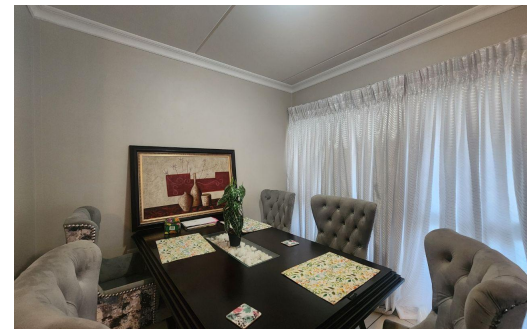

3

2

1

R1,900,000

Townhouse For Sale in Montana

LAND SIZE 138m²
BEDROOMS 3
BATHROOMS 2
KITCHENS 1
LOUNGES 1
DINING ROOMS 1

GARAGES 1

Daniel Clifford
0674095450