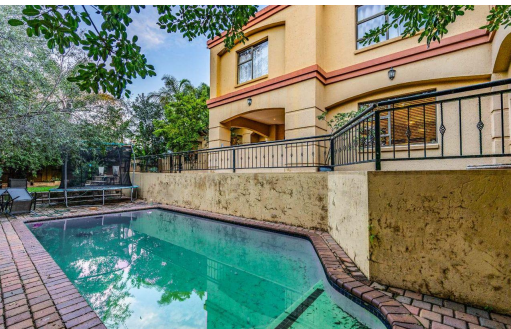

4

2

5

R4,550,000

House For Sale in Woodhill Golf Estate

LAND SIZE 896m²
BEDROOMS 4
BATHROOMS 2
KITCHENS 1
LOUNGES 3
DINING ROOMS 1
STUDIES 1

GARAGES 5
DOMESTIC ACCOM. 1
POOL Yes
PETS ALLOWED Yes

RATES R5,985 pm (Estimated)
LEVY R3,910 pm