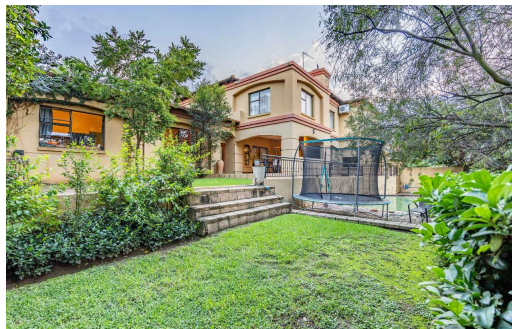

4

2

5

R4,550,000

House For Sale in Woodhill Golf Estate

LAND SIZE 896m²
BEDROOMS 4
BATHROOMS 2
KITCHENS 1
LOUNGES 3
DINING ROOMS 1
STUDIES 1

GARAGES 5
DOMESTIC ACCOM. 1
POOL Yes
PETS ALLOWED Yes

RATES R5,985 pm (Estimated)
LEVY R3,910 pm