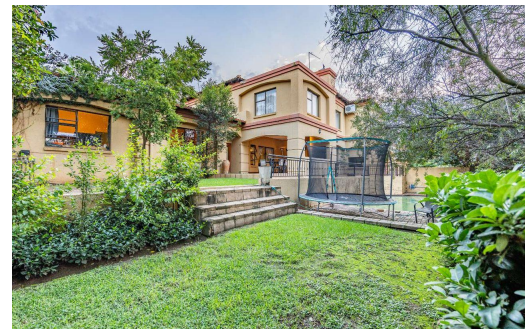

4

2

5

R4,550,000

House For Sale in Woodhill Golf Estate

LAND SIZE 896m²
BEDROOMS 4
BATHROOMS 2
KITCHENS 1
LOUNGES 3
DINING ROOMS 1
STUDIES 1

GARAGES 5
DOMESTIC ACCOM. 1
POOL Yes
PETS ALLOWED Yes

RATES R5,985 pm (Estimated)
LEVY R3,910 pm