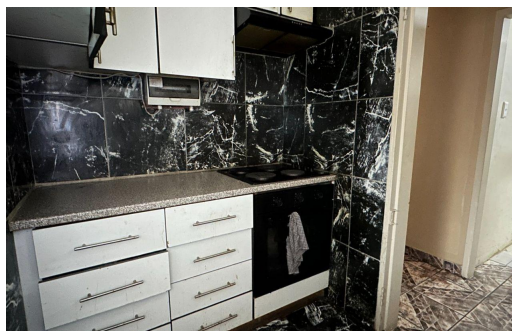

 3

 1

 -

R630,000

Flat For Sale in Pietermaritzburg Central

FLOOR SIZE	110m ²
BEDROOMS	3
BATHROOMS	1
KITCHENS	1
LOUNGES	1
DINING ROOMS	1

RATES	R845 pm (Estimated)
LEVY	R2,254 pm

COLLIN ZULU
073 302 0988
collin@natalproperty.co.za