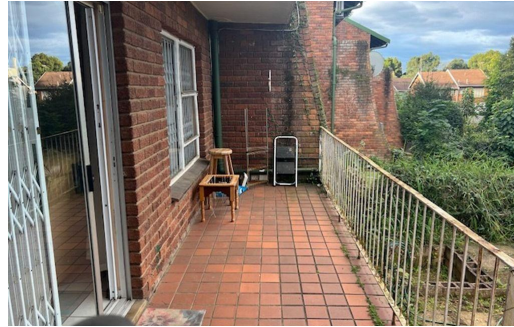

3

2.5

2

**R940,000**

**Townhouse For Sale in Clarendon**

**FLOOR SIZE** 164m<sup>2</sup>  
**BEDROOMS** 3  
**BATHROOMS** 2.5  
**KITCHENS** 1  
**LOUNGES** 1

**GARAGES** 2

**RATES** R1,418 pm (Estimated)  
**LEVY** R2,619 pm