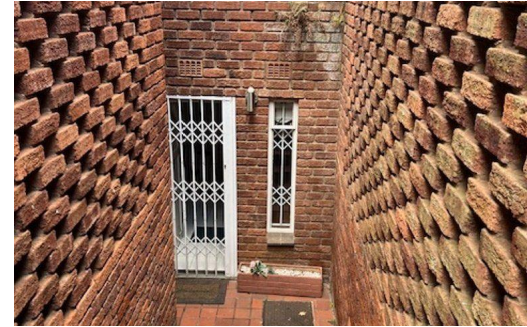

3

2.5

2

**R940,000**

**Townhouse For Sale in Clarendon**

**FLOOR SIZE** 164m<sup>2</sup>  
**BEDROOMS** 3  
**BATHROOMS** 2.5  
**KITCHENS** 1  
**LOUNGES** 1

**GARAGES** 2

**RATES** R1,418 pm (Estimated)  
**LEVY** R2,619 pm