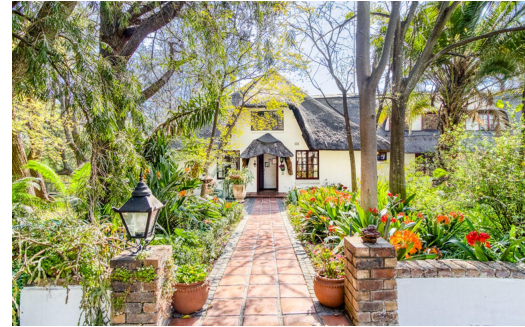

3

3

4

R4,950,000

Freehold For Sale in Chartwell

LAND SIZE	21,414m ²	GARAGES	4
BEDROOMS	3	PARKINGS	3
BATHROOMS	3	FLATLETS	-
KITCHENS	1	DOMESTIC ACCOM.	2
LOUNGES	2	POOL	Yes
DINING ROOMS	1	PETS ALLOWED	Yes
STUDIES	1		