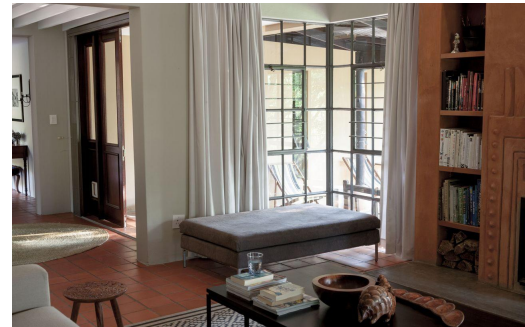

R4,950,000

Freehold For Sale in Chartwell

LAND SIZE	8,565m²	GARAGES	2
BEDROOMS	3	PARKINGS	3
BATHROOMS	3	FLATLETS	2
KITCHENS	1	DOMESTIC ACCOM.	1
LOUNGES	2	POOL	Yes
DINING ROOMS	1	PETS ALLOWED	Yes
STUDIES	1		

RATES R2,500 pm (Estimated)
LEVY R650 pm

Alison Howard
082 552 0904
alison@howardandcurrie.co.za