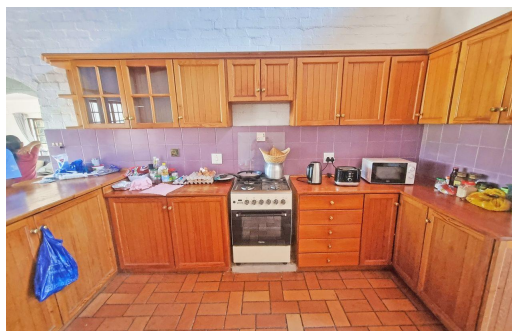

4

2

2

**R28,000 pm**  
House To Let in Brentwood Park

<b>FLOOR SIZE</b>	200m <sup>2</sup>
<b>LAND SIZE</b>	1,000m <sup>2</sup>
<b>BEDROOMS</b>	4
<b>BATHROOMS</b>	2
<b>KITCHENS</b>	1
<b>LOUNGES</b>	2
<b>DINING ROOMS</b>	1
<b>STUDIES</b>	-