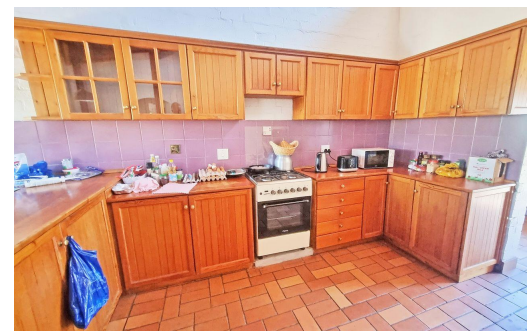

4

2

2

**R28,000 pm**  
House To Let in Brentwood Park

<b>FLOOR SIZE</b>	200m <sup>2</sup>
<b>LAND SIZE</b>	1,000m <sup>2</sup>
<b>BEDROOMS</b>	4
<b>BATHROOMS</b>	2
<b>KITCHENS</b>	1
<b>LOUNGES</b>	2
<b>DINING ROOMS</b>	1
<b>STUDIES</b>	-