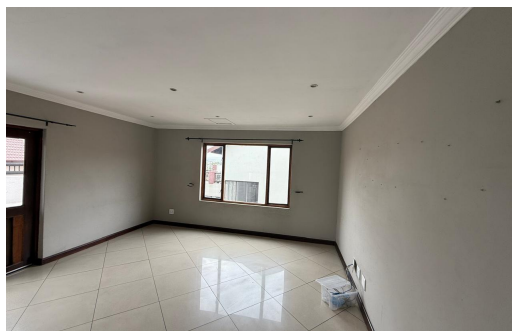

3

2

2

R22,000 pm
Cluster To Let in Barbeque Downs

LAND SIZE 356m²
BEDROOMS 3
BATHROOMS 2
KITCHENS 1
LOUNGES 2
DINING ROOMS 1
STUDIES 1

GARAGES 2
PARKINGS 2
FLATLETS -
DOMESTIC ACCOM. -

Nic Maree
0826101754
nic@blueprop.com