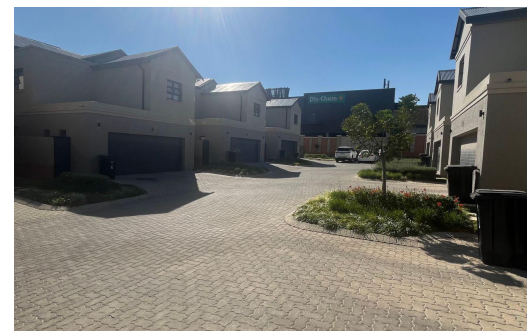

4

3.5

1

R2,999,999.99

Duplex For Sale in Kyalami

FLOOR SIZE	186m ²	GARAGES	1
LAND SIZE	250m ²	PARKINGS	5
BEDROOMS	4	FLATLETS	-
BATHROOMS	3.5	DOMESTIC ACCOM.	-
KITCHENS	1	PETS ALLOWED	Yes
LOUNGES	1		
DINING ROOMS	1		
STUDIES	1		