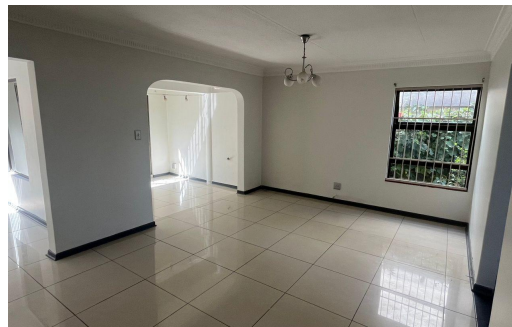

3

2.5

1

**R15,000 pm**  
Cluster To Let in Morningside Manor

**FLOOR SIZE** 169m<sup>2</sup>  
**LAND SIZE** 215m<sup>2</sup>  
**BEDROOMS** 3  
**BATHROOMS** 2.5  
**KITCHENS** 1  
**LOUNGES** 2  
**DINING ROOMS** 1  
**STUDIES** 1