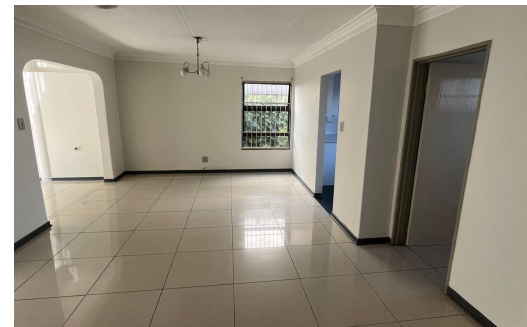

3

2.5

1

**R15,000 pm**  
Cluster To Let in Morningside Manor

**FLOOR SIZE** 169m<sup>2</sup>  
**LAND SIZE** 215m<sup>2</sup>  
**BEDROOMS** 3  
**BATHROOMS** 2.5  
**KITCHENS** 1  
**LOUNGES** 2  
**DINING ROOMS** 1  
**STUDIES** 1