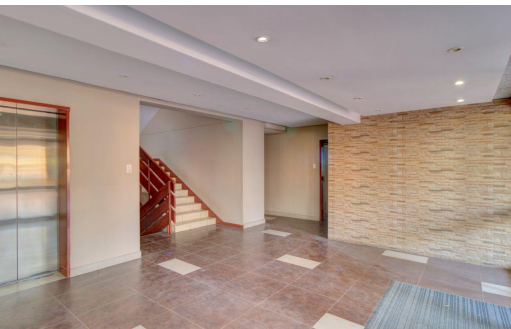

80

-

R240,000 pm

3,000m² Office To Let in Ferndale

FLOOR SIZE 3,000m²
ZONING Commercial
SECURITY Yes
AIR CONDITIONING Yes

OPEN PARKINGS 80

Chantal Truter
0797791079
chantal@blueprop.com