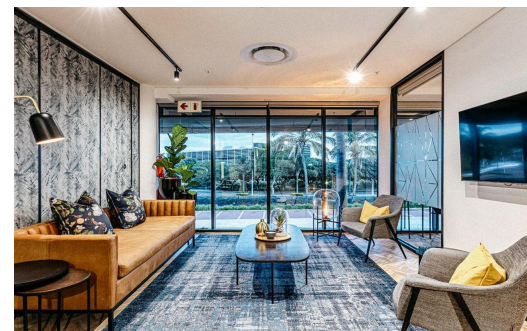

 27

 27

R130 per m²

346m² Office To Let in Umhlanga Central

LAND SIZE -
FLOOR SIZE 346m²
ZONING Commercial
SECURITY Yes

OPEN PARKINGS 27
COVERED PARKINGS 27

Aadila Hoosen
072 466 2716
aadila@ahproperty.co.za