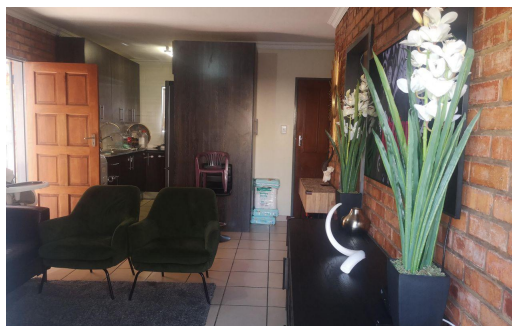

R7,000 pm

Townhouse To Let in Rietfontein

FLOOR SIZE	65m²	GARAGES	-
LAND SIZE	3,829m²	PARKINGS	2
BEDROOMS	2	FLATLETS	-
BATHROOMS	1	DOMESTIC ACCOM.	-
KITCHENS	1	PETS ALLOWED	Yes
LOUNGES	1		
DINING ROOMS	-		
STUDIES	-		

Sonette Byrne
0620846173
sonette@highpointrentals.co.za