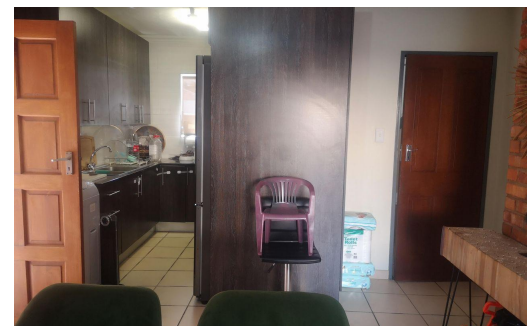

R7,000 pm

Townhouse To Let in Rietfontein

FLOOR SIZE	65m²	GARAGES	-
LAND SIZE	3,829m²	PARKINGS	2
BEDROOMS	2	FLATLETS	-
BATHROOMS	1	DOMESTIC ACCOM.	-
KITCHENS	1	PETS ALLOWED	Yes
LOUNGES	1		
DINING ROOMS	-		
STUDIES	-		

Sonette Byrne
0620846173
sonette@highpointrentals.co.za